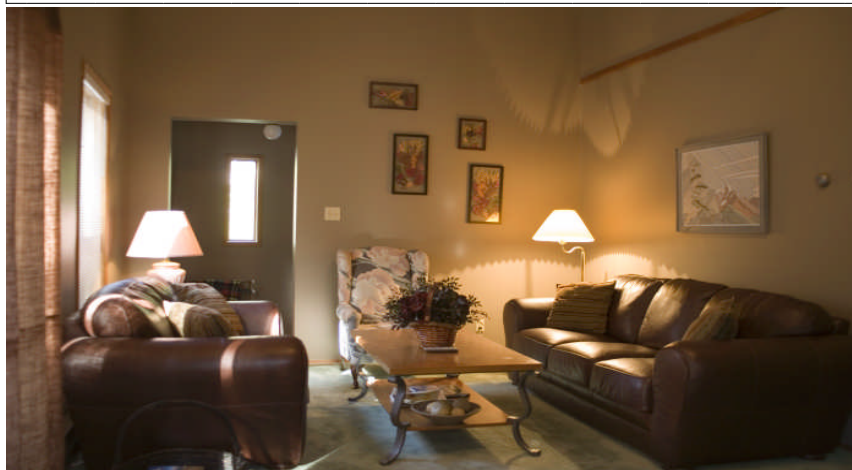

4458 TIMBERLINE CRES

RED TREE

HIDEAWAY

FERNIE CENTRAL
RESERVATIONS

ACCOMMODATION

UP TO 10 PEOPLE:

- 1ST BEDROOM
QUEEN WITH
ENSUITE BATH
- 2ND BEDROOM
QUEEN
- 3RD BEDROOM 2
SINGLES
- 4TH BEDROOM 2
BUNK BEDS

Amenities