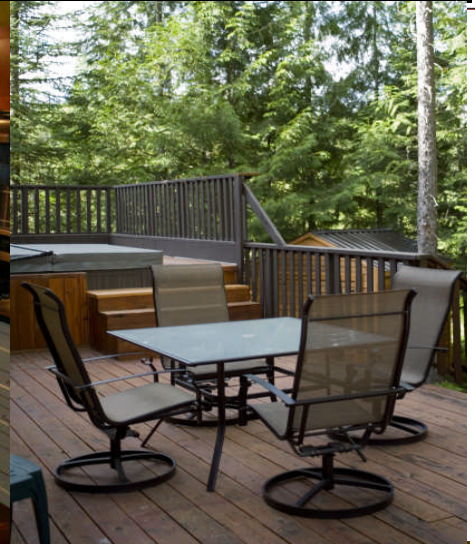

**FERNIE CENTRAL
RESERVATIONS**

4380 TIMBERLINE CRESCENT

ASPEN CHALET

- Amenities**
- Hot Tub
 - BBQ
 - 3 TV/DVD
 - 4 Car Spaces
 - Washer / Dryer
 - Microwave
 - Dishwasher
 - Fridge
 - Range oven
 - Coffee maker
 - Wireless Internet